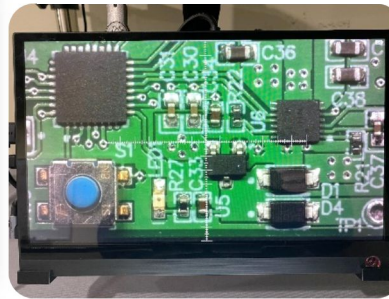

Our newest ergonomic digital microscope with operator wellness in mind. One size does not fit all when it comes to comfort. The digital scope features true flexibility like no other.

- 16" working distance
- 12.5-inch 1080P touch screen display
- Presets of true zoom mean no guessing of magnification levels.
- Reticle overlay assisting with measurement with one-time calibration, stable throughout magnification range.
- File Name entry for saving snapshots with touchscreen keyboard or optional USB mouse keyboard or serial barcode scanner.

Reticle

Laser pointer

Model:	DM-S8
Camera	8 Megapixel
Display	12 inch 1080P Touch screen
Preset Magnification	7x, 10x, 12x, 15x
Working Distance	16 inch fixed throughout magnification range
Image Capture	Save to USB memory stick or WIFI / Ethernet to company server
Software	Image annotator
Guide	Laser pointer
	Reticle overlay for measurement
Lighting	6500K LED
Stand	Standard: IM-A32 Articulating Arm C-Clamp