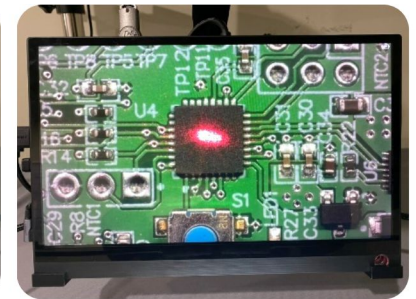

Our newest ergonomic digital microscope with operator wellness in mind. One size does not fit all when it comes to comfort. The digital scope features true flexibility like no other.

- 16" working distance
- 12.5-inch 1080P touch screen display
- Presets of true zoom mean no guessing of magnification levels.
- Reticle overlay assisting with measurement with one-time calibration, stable throughout magnification range.
- File Name entry for saving snapshots with touchscreen keyboard or optional USB mouse keyboard or serial barcode scanner.

Reticle

Laser pointer

Model:	DM-S8
Camera	8 Megapixel
Display	12 inch 1080P Touch screen
Preset Magnification	7x, 10x, 12x, 15x
Working Distance	16 inch fixed throughout magnification range
Image Capture	Save to USB memory stick or WIFI / Ethernet to company server
Software	Image annotator
Guide	Laser pointer
	Reticle overlay for measurement
Lighting	6500K LED
Stand	Standard: IM-A32 Articulating Arm C-Clamp